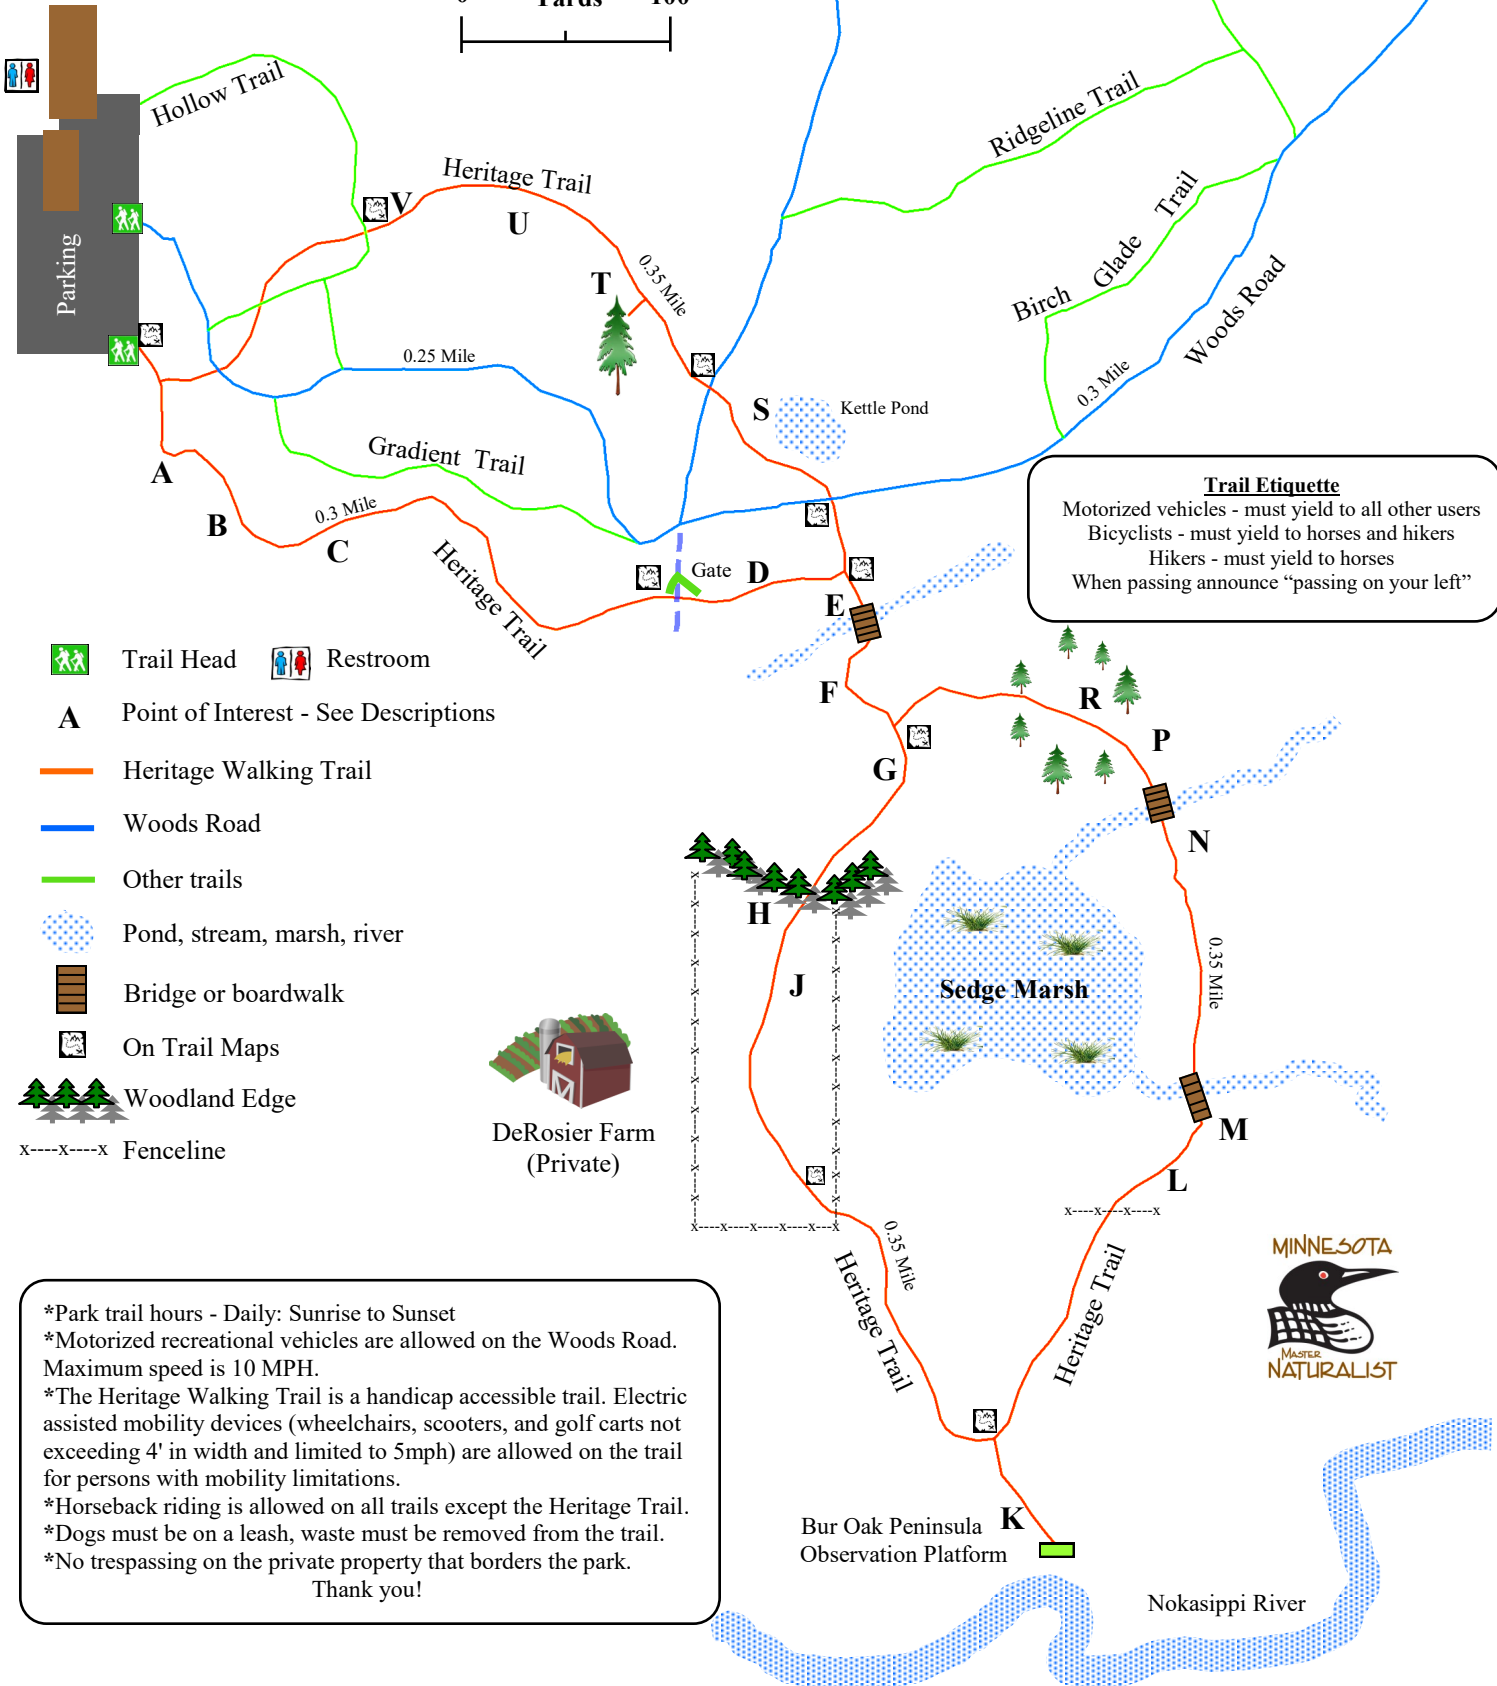

St Mathias Park Trails

*Park trail hours - Daily: Sunrise to Sunset
 *Motorized recreational vehicles are allowed on the Woods Road. Maximum speed is 10 MPH.
 *The Heritage Walking Trail is a handicap accessible trail. Electric assisted mobility devices (wheelchairs, scooters, and golf carts not exceeding 4' in width and limited to 5mph) are allowed on the trail for persons with mobility limitations.
 *Horseback riding is allowed on all trails except the Heritage Trail.
 *Dogs must be on a leash, waste must be removed from the trail.
 *No trespassing on the private property that borders the park.
 Thank you!