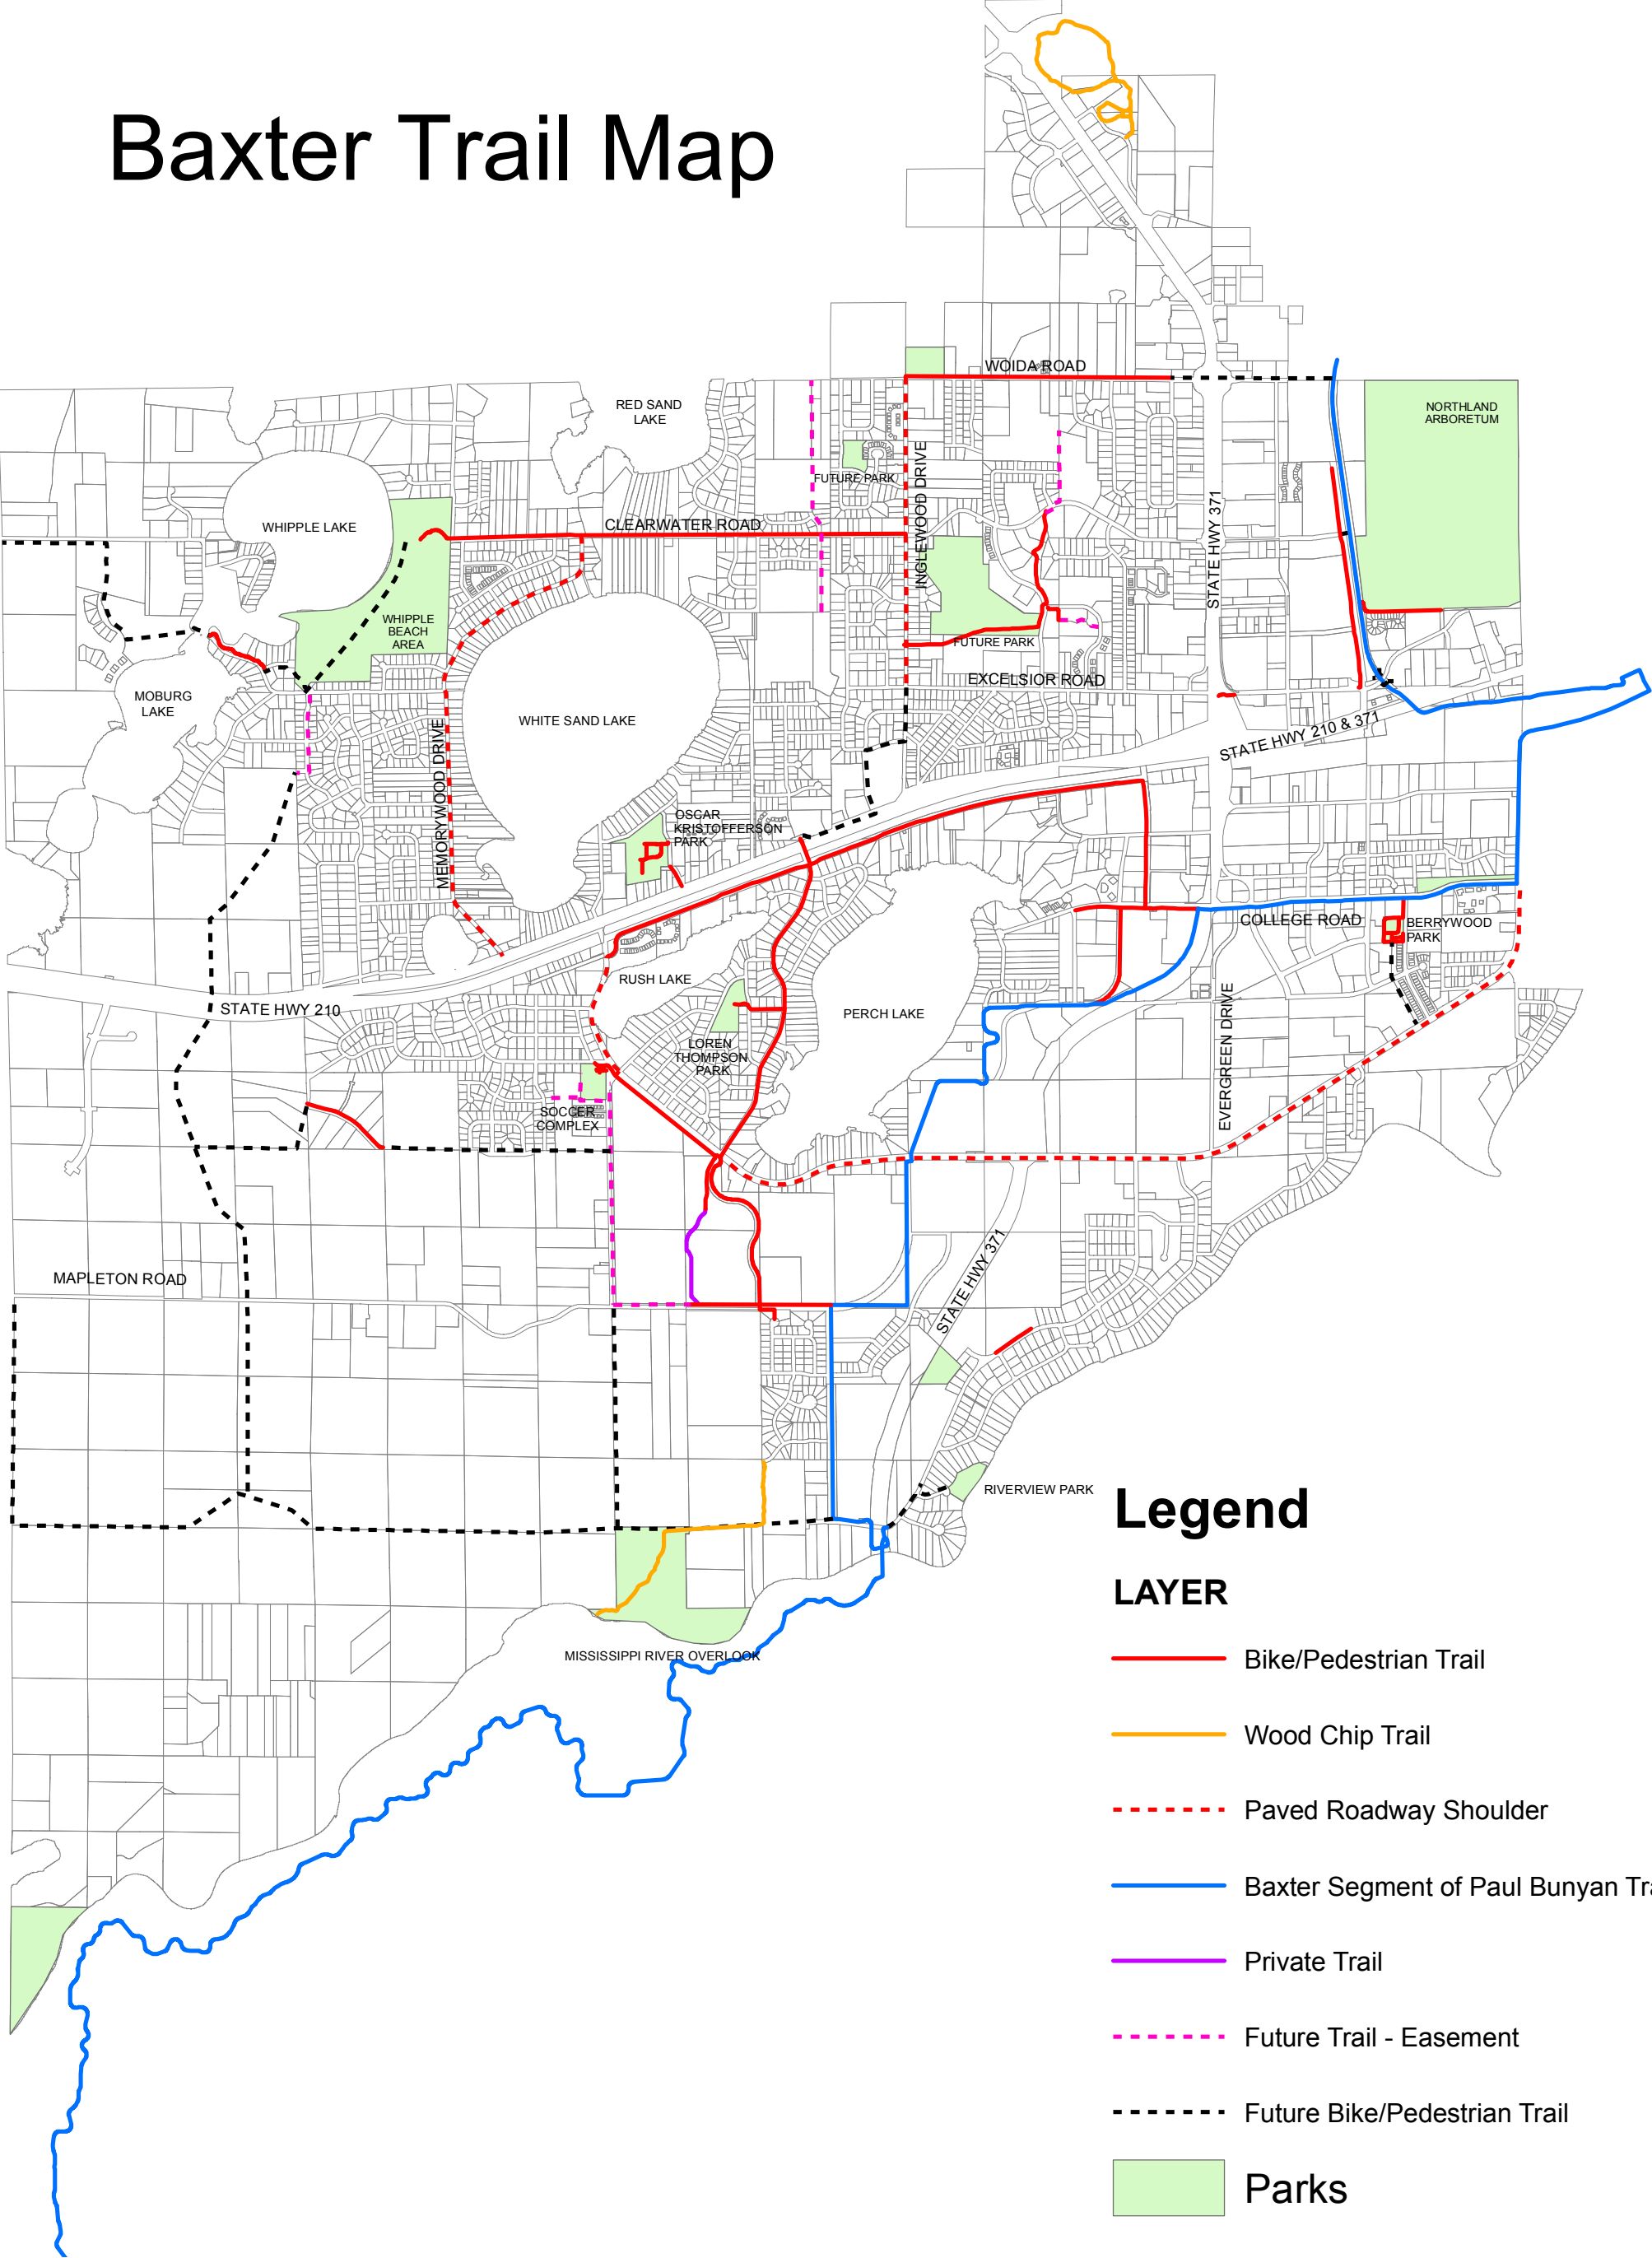

Baxter Trail Map

Legend

LAYER

- Bike/Pedestrian Trail
- Wood Chip Trail
- - - Paved Roadway Shoulder
- Baxter Segment of Paul Bunyan Trail
- Private Trail
- - - Future Trail - Easement
- - - - - Future Bike/Pedestrian Trail
- Parks